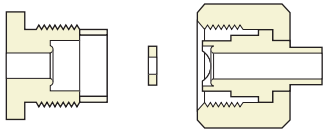

Connection 326 0.825" – 14 RH EXT.

Connection 330 0.825" – 14 LH EXT., with Gasket

Connection 346 0.825" – 14 NGO RH EXT.

Connection 350 0.825" – 14 LH EXT.

Connection 410 0.85" – 14NGO LH EXT.

Connection 510 0.885" – 14 LH INT.

Connection 630 1.03" – 14NGO RH EXT.

Connection 632 1.03" – 14NGO RH EXT.

Connection 634 1.03" – 14NGO RH EXT.

Connection 636 1.03" – 14NGO RH EXT.

Connection 638 1.03" – 14NGO RH EXT.

Connection 640 1.03" – 14NGO RH EXT.

Connection 642 1.03" – 14NGO RH EXT.

Connection 660 1.03" – 14 RH EXT.,
with Gasket

Connection 677 1.03" – 14NGO LH EXT.

Connection 705 1.125" – 14 UNS 2A RH
EXT., with Gasket

CGA Standards continued

Connection 710 1.125" – 14NGO RH EXT.

Connection 712 1.125" – 14NGO RH EXT.

Connection 714 1.125" – 14NGO RH EXT.

Connection 716 1.125" – 14NGO RH EXT.

Connection 718 1.125" – 14NGO RH EXT.

Connection 720 1.125" – 14NGO RH EXT.

Connection 722 1.125" – 14NGO RH EXT.