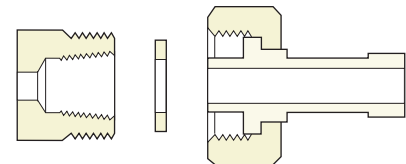

Connection 326 0.825" – 14 RH EXT.

Connection 330 0.825" – 14 LH EXT., with Gasket

Connection 346 0.825" – 14 NGO RH EXT.

Connection 350 0.825" – 14 LH EXT.

Connection 410 0.85" – 14NGO LH EXT.

Connection 510 0.885" – 14 LH INT.

CGA Standards continued

Connection 540 0.903" – 14 RH EXT.

Connection 555 0.903" – 14NGO LH EXT.

Connection 580 0.965" – 14 RH INT.

Connection 590 0.965" – 14NGO LH INT.

Connection 600 1" – 20 UNEF RH EXT.,
with Gasket

Connection 630 1.03" – 14NGO RH EXT.

Connection 632 1.03" – 14NGO RH EXT.

Connection 634 1.03" – 14NGO RH EXT.

Connection 636 1.03" – 14NGO RH EXT.

Connection 638 1.03" – 14NGO RH EXT.

Connection 640 1.03" – 14NGO RH EXT.

Connection 642 1.03" – 14NGO RH EXT.

Connection 660 1.03" – 14 RH EXT.,
with Gasket

Connection 677 1.03" – 14NGO LH EXT.

Connection 705 1.125" – 14 UNS 2A RH
EXT., with Gasket

CGA Standards continued

Connection 710 1.125" – 14NGO RH EXT.