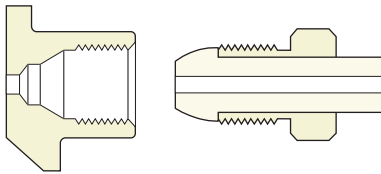

CGA Standards

Connection 110 5/16" – 32 RH INT., with Gasket

Connection 160 1/8" – 27 NGT RH INT.

Connection 165 0.4375" – 20 UNF 2A RH EXT.

Connection 170 9/16" – 18 RH EXT. and 5/16" – 32 RH INT., with Gasket

Connection 180 0.625" – 18 UNF 2A RH EXT., with Gasket

Connection 240 3/8" – 18 NGT – RH INT.

Connection 296 0.803" – 14 RH INT.

Connection 300 0.825" – 14 NGO RH EXT.

Connection 320 0.825" – 14 RH EXT., with Gasket

Connection 326 0.825" – 14 RH EXT.

Connection 330 0.825" – 14 LH EXT., with Gasket

Connection 346 0.825" – 14 NGO RH EXT.

Connection 350 0.825" – 14 LH EXT.

Connection 410 0.85" – 14NGO LH EXT.

Connection 510 0.885" – 14 LH INT.

CGA Standards continued

Connection 540 0.903" – 14 RH EXT.

Connection 555 0.903" – 14NGO LH EXT.

Connection 580 0.965" – 14 RH INT.

Connection 590 0.965" – 14NGO LH INT.

Connection 600 1" – 20 UNEF RH EXT.,
with Gasket