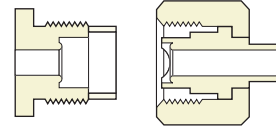

Connection 642 1.03" – 14NGO RH EXT.

Connection 660 1.03" – 14 RH EXT.,
with Gasket

Connection 677 1.03" – 14NGO LH EXT.

Connection 705 1.125" – 14 UNS 2A RH
EXT., with Gasket

CGA Standards continued

Connection 710 1.125" – 14NGO RH EXT.

Connection 712 1.125" – 14NGO RH EXT.

Connection 714 1.125" – 14NGO RH EXT.

Connection 716 1.125" – 14NGO RH EXT.

Connection 718 1.125" – 14NGO RH EXT.

Connection 720 1.125" – 14NGO RH EXT.

Connection 722 1.125" – 14NGO RH EXT.

Connection 724 1.125" – 14NGO RH EXT.

Connection 726 1.125" – 14NGO RH EXT.

Connection 728 1.125" – 14NGO RH EXT.

Connection 024 0.875" – 14UNF RH EXT.

Connection 025 0.875" – 14UNF LH EXT.

Connection 034 0.875" – 14UNF RH EXT.