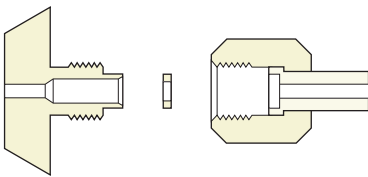

CGA Standards

Connection 110 5/16" – 32 RH INT., with Gasket

Connection 160 1/8" – 27 NGT RH INT.

Connection 165 0.4375" – 20 UNF 2A RH EXT.

Connection 170 9/16" – 18 RH EXT. and 5/16" – 32 RH INT., with Gasket

Connection 180 0.625" – 18 UNF 2A RH EXT., with Gasket

Connection 240 3/8" – 18 NGT – RH INT.

Connection 296 0.803" – 14 RH INT.

Connection 300 0.825" – 14 NGO RH EXT.

Connection 320 0.825" – 14 RH EXT., with Gasket

Connection 326 0.825" – 14 RH EXT.

Connection 330 0.825" – 14 LH EXT., with Gasket

Connection 346 0.825" – 14 NGO RH EXT.

Connection 350 0.825" – 14 LH EXT.

Connection 410 0.85" – 14NGO LH EXT.

Connection 510 0.885" – 14 LH INT.

CGA Standards continued

Connection 540 0.903" – 14 RH EXT.

Connection 555 0.903" – 14NGO LH EXT.

Connection 580 0.965" – 14 RH INT.

Connection 590 0.965" – 14NGO LH INT.

Connection 600 1" – 20 UNEF RH EXT.,
with Gasket