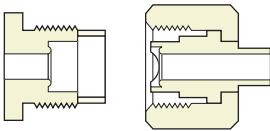

Connection 326 0.825" – 14 RH EXT.

Connection 330 0.825" – 14 LH EXT., with Gasket

Connection 346 0.825" – 14 NGO RH EXT.

Connection 350 0.825" – 14 LH EXT.

Connection 410 0.85" – 14NGO LH EXT.

Connection 510 0.885" – 14 LH INT.

CGA Standards continued

Connection 540 0.903" – 14 RH EXT.

Connection 555 0.903" – 14NGO LH EXT.

Connection 580 0.965" – 14 RH INT.

Connection 590 0.965" – 14NGO LH INT.

Connection 600 1" – 20 UNEF RH EXT.,
with Gasket

Connection 630 1.03" – 14NGO RH EXT.

Connection 632 1.03" – 14NGO RH EXT.

Connection 634 1.03" – 14NGO RH EXT.

Connection 636 1.03" – 14NGO RH EXT.

Connection 638 1.03" – 14NGO RH EXT.

Connection 640 1.03" – 14NGO RH EXT.

Connection 642 1.03" – 14NGO RH EXT.

Connection 660 1.03" – 14 RH EXT.,
with Gasket

Connection 677 1.03" – 14NGO LH EXT.

Connection 705 1.125" – 14 UNS 2A RH
EXT., with Gasket

CGA Standards continued

Connection 710 1.125" – 14NGO RH EXT.