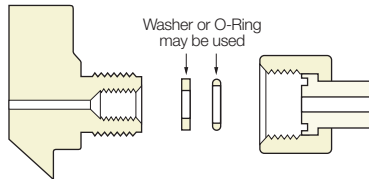

CGA Standards

Connection 110 5/16" – 32 RH INT., with Gasket

Connection 160 1/8" – 27 NGT RH INT.

Connection 165 0.4375" – 20 UNF 2A RH EXT.

Connection 170 9/16" – 18 RH EXT. and 5/16" – 32 RH INT., with Gasket

Connection 180 0.625" – 18 UNF 2A RH EXT., with Gasket

Connection 240 3/8" – 18 NGT – RH INT.

Connection 296 0.803" – 14 RH INT.

Connection 300 0.825" – 14 NGO RH EXT.

Connection 320 0.825" – 14 RH EXT., with Gasket

Connection 326 0.825" – 14 RH EXT.

Connection 330 0.825" – 14 LH EXT., with Gasket

Connection 346 0.825" – 14 NGO RH EXT.

Connection 350 0.825" – 14 LH EXT.

Connection 410 0.85" – 14NGO LH EXT.

Connection 510 0.885" – 14 LH INT.