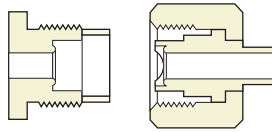

Connection 326 0.825" – 14 RH EXT.

Connection 330 0.825" – 14 LH EXT., with Gasket

Connection 346 0.825" – 14 NGO RH EXT.

Connection 350 0.825" – 14 LH EXT.

Connection 410 0.85" – 14NGO LH EXT.

Connection 510 0.885" – 14 LH INT.

Connection 630 1.03" – 14NGO RH EXT.

Connection 632 1.03" – 14NGO RH EXT.

Connection 634 1.03" – 14NGO RH EXT.

Connection 636 1.03" – 14NGO RH EXT.

Connection 638 1.03" – 14NGO RH EXT.

Connection 640 1.03" – 14NGO RH EXT.

Connection 642 1.03" – 14NGO RH EXT.

Connection 660 1.03" – 14 RH EXT.,
with Gasket

Connection 677 1.03" – 14NGO LH EXT.

Connection 705 1.125" – 14 UNS 2A RH
EXT., with Gasket

CGA Standards continued

Connection 710 1.125" – 14NGO RH EXT.

Connection 712 1.125" – 14NGO RH EXT.

Connection 714 1.125" – 14NGO RH EXT.

Connection 716 1.125" – 14NGO RH EXT.

Connection 718 1.125" – 14NGO RH EXT.

Connection 720 1.125" – 14NGO RH EXT.

Connection 722 1.125" – 14NGO RH EXT.