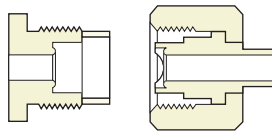

Connection 326 0.825" – 14 RH EXT.

Connection 330 0.825" – 14 LH EXT., with Gasket

Connection 346 0.825" – 14 NGO RH EXT.

Connection 350 0.825" – 14 LH EXT.

Connection 410 0.85" – 14NGO LH EXT.

Connection 510 0.885" – 14 LH INT.

Connection 630 1.03" – 14NGO RH EXT.

Connection 632 1.03" – 14NGO RH EXT.

Connection 634 1.03" – 14NGO RH EXT.

Connection 636 1.03" – 14NGO RH EXT.

Connection 638 1.03" – 14NGO RH EXT.

Connection 640 1.03" – 14NGO RH EXT.

Connection 642 1.03" – 14NGO RH EXT.

Connection 660 1.03" – 14 RH EXT.,
with Gasket

Connection 677 1.03" – 14NGO LH EXT.

Connection 705 1.125" – 14 UNS 2A RH
EXT., with Gasket

CGA Standards continued

Connection 710 1.125" – 14NGO RH EXT.

Connection 712 1.125" – 14NGO RH EXT.

Connection 714 1.125" – 14NGO RH EXT.

Connection 716 1.125" – 14NGO RH EXT.

Connection 718 1.125" – 14NGO RH EXT.

Connection 720 1.125" – 14NGO RH EXT.

Connection 722 1.125" – 14NGO RH EXT.