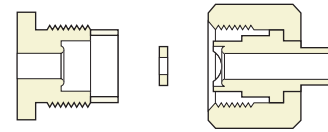

Connection 180 0.625" – 18 UNF 2A RH EXT., with Gasket

Connection 240 3/8" – 18 NGT – RH INT.

Connection 296 0.803" – 14 RH INT.

Connection 300 0.825" – 14 NGO RH EXT.

Connection 320 0.825" – 14 RH EXT., with Gasket

Connection 326 0.825" – 14 RH EXT.

Connection 330 0.825" – 14 LH EXT., with Gasket

Connection 346 0.825" – 14 NGO RH EXT.

Connection 350 0.825" – 14 LH EXT.

Connection 410 0.85" – 14NGO LH EXT.

Connection 510 0.885" – 14 LH INT.

CGA Standards continued

Connection 540 0.903" – 14 RH EXT.

Connection 555 0.903" – 14NGO LH EXT.

Connection 580 0.965" – 14 RH INT.

Connection 590 0.965" – 14NGO LH INT.

Connection 600 1" – 20 UNEF RH EXT.,
with Gasket

Connection 630 1.03" – 14NGO RH EXT.

Connection 632 1.03" – 14NGO RH EXT.

Connection 634 1.03" – 14NGO RH EXT.

Connection 636 1.03" – 14NGO RH EXT.

Connection 638 1.03" – 14NGO RH EXT.

Connection 640 1.03" – 14NGO RH EXT.