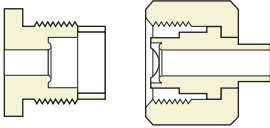

Connection 180 0.625" – 18 UNF 2A RH EXT., with Gasket

Connection 240 3/8" – 18 NGT – RH INT.

Connection 296 0.803" – 14 RH INT.

Connection 300 0.825" – 14 NGO RH EXT.

Connection 320 0.825" – 14 RH EXT., with Gasket

Connection 326 0.825" – 14 RH EXT.

Connection 330 0.825" – 14 LH EXT., with Gasket

Connection 346 0.825" – 14 NGO RH EXT.

Connection 350 0.825" – 14 LH EXT.

Connection 410 0.85" – 14NGO LH EXT.

Connection 510 0.885" – 14 LH INT.

CGA Standards continued

Connection 540 0.903" – 14 RH EXT.

Connection 555 0.903" – 14NGO LH EXT.

Connection 580 0.965" – 14 RH INT.

Connection 590 0.965" – 14NGO LH INT.

Connection 600 1" – 20 UNEF RH EXT.,
with Gasket

Connection 630 1.03" – 14NGO RH EXT.

Connection 632 1.03" – 14NGO RH EXT.

Connection 634 1.03" – 14NGO RH EXT.

Connection 636 1.03" – 14NGO RH EXT.

Connection 638 1.03" – 14NGO RH EXT.

Connection 640 1.03" – 14NGO RH EXT.