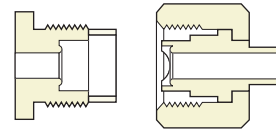

Connection 326 0.825" – 14 RH EXT.

Connection 330 0.825" – 14 LH EXT., with Gasket

Connection 346 0.825" – 14 NGO RH EXT.

Connection 350 0.825" – 14 LH EXT.

Connection 410 0.85" – 14NGO LH EXT.

Connection 510 0.885" – 14 LH INT.

Connection 630 1.03" – 14NGO RH EXT.

Connection 632 1.03" – 14NGO RH EXT.

Connection 634 1.03" – 14NGO RH EXT.

Connection 636 1.03" – 14NGO RH EXT.

Connection 638 1.03" – 14NGO RH EXT.

Connection 640 1.03" – 14NGO RH EXT.

Connection 642 1.03" – 14NGO RH EXT.

Connection 660 1.03" – 14 RH EXT.,
with Gasket

Connection 677 1.03" – 14NGO LH EXT.

Connection 705 1.125" – 14 UNS 2A RH
EXT., with Gasket

CGA Standards continued

Connection 710 1.125" – 14NGO RH EXT.

Connection 712 1.125" – 14NGO RH EXT.

Connection 714 1.125" – 14NGO RH EXT.

Connection 716 1.125" – 14NGO RH EXT.

Connection 718 1.125" – 14NGO RH EXT.

Connection 720 1.125" – 14NGO RH EXT.

Connection 722 1.125" – 14NGO RH EXT.