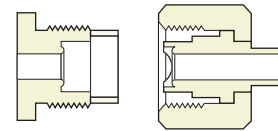

Connection 326 0.825" – 14 RH EXT.

Connection 330 0.825" – 14 LH EXT., with Gasket

Connection 346 0.825" – 14 NGO RH EXT.

Connection 350 0.825" – 14 LH EXT.

Connection 410 0.85" – 14NGO LH EXT.

Connection 510 0.885" – 14 LH INT.

CGA Standards continued

Connection 540 0.903" – 14 RH EXT.

Connection 555 0.903" – 14NGO LH EXT.

Connection 580 0.965" – 14 RH INT.

Connection 590 0.965" – 14NGO LH INT.

Connection 600 1" – 20 UNEF RH EXT.,
with Gasket

Connection 630 1.03" – 14NGO RH EXT.

Connection 632 1.03" – 14NGO RH EXT.

Connection 634 1.03" – 14NGO RH EXT.

Connection 636 1.03" – 14NGO RH EXT.

Connection 638 1.03" – 14NGO RH EXT.

Connection 640 1.03" – 14NGO RH EXT.

Connection 642 1.03" – 14NGO RH EXT.

Connection 660 1.03" – 14 RH EXT.,
with Gasket

Connection 677 1.03" – 14NGO LH EXT.

Connection 705 1.125" – 14 UNS 2A RH
EXT., with Gasket

CGA Standards continued

Connection 710 1.125" – 14NGO RH EXT.