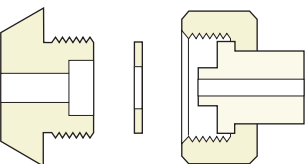

Connection 326 0.825" – 14 RH EXT.

Connection 330 0.825" – 14 LH EXT., with Gasket

Connection 346 0.825" – 14 NGO RH EXT.

Connection 350 0.825" – 14 LH EXT.

Connection 410 0.85" – 14NGO LH EXT.

Connection 510 0.885" – 14 LH INT.

CGA Standards continued

Connection 540 0.903" – 14 RH EXT.

Connection 555 0.903" – 14NGO LH EXT.

Connection 580 0.965" – 14 RH INT.

Connection 590 0.965" – 14NGO LH INT.

Connection 600 1" – 20 UNEF RH EXT.,
with Gasket

Connection 630 1.03" – 14NGO RH EXT.

Connection 632 1.03" – 14NGO RH EXT.

Connection 634 1.03" – 14NGO RH EXT.

Connection 636 1.03" – 14NGO RH EXT.

Connection 638 1.03" – 14NGO RH EXT.

Connection 640 1.03" – 14NGO RH EXT.

Connection 642 1.03" – 14NGO RH EXT.

Connection 660 1.03" – 14 RH EXT.,
with Gasket

Connection 677 1.03" – 14NGO LH EXT.

Connection 705 1.125" – 14 UNS 2A RH
EXT., with Gasket

CGA Standards continued

Connection 710 1.125" – 14NGO RH EXT.