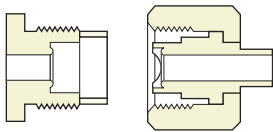

Connection 326 0.825" – 14 RH EXT.

Connection 330 0.825" – 14 LH EXT., with Gasket

Connection 346 0.825" – 14 NGO RH EXT.

Connection 350 0.825" – 14 LH EXT.

Connection 410 0.85" – 14NGO LH EXT.

Connection 510 0.885" – 14 LH INT.

Connection 630 1.03" – 14NGO RH EXT.

Connection 632 1.03" – 14NGO RH EXT.

Connection 634 1.03" – 14NGO RH EXT.

Connection 636 1.03" – 14NGO RH EXT.

Connection 638 1.03" – 14NGO RH EXT.

Connection 640 1.03" – 14NGO RH EXT.

Connection 642 1.03" – 14NGO RH EXT.

Connection 660 1.03" – 14 RH EXT.,
with Gasket

Connection 677 1.03" – 14NGO LH EXT.

Connection 705 1.125" – 14 UNS 2A RH
EXT., with Gasket

CGA Standards continued

Connection 710 1.125" – 14NGO RH EXT.

Connection 712 1.125" – 14NGO RH EXT.

Connection 714 1.125" – 14NGO RH EXT.

Connection 716 1.125" – 14NGO RH EXT.

Connection 718 1.125" – 14NGO RH EXT.

Connection 720 1.125" – 14NGO RH EXT.

Connection 722 1.125" – 14NGO RH EXT.